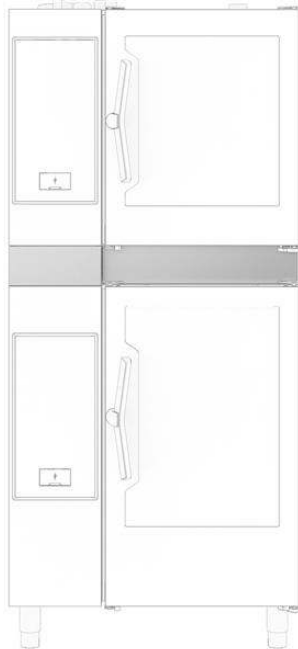

Electrolux
PROFESSIONAL

Installation accessories
Stacking kit for 6 GN 1/1 oven
placed on gas 6 GN 1/1

ITEM # _____

MODEL # _____

NAME # _____

SIS # _____

AIA # _____

922622 (STK611611)

Stacking kit for 6 GN 1/1
oven placed on gas 6 GN
1/1 oven

Main Features

- Ideal for saving kitchen space.
- Includes: supports, external panels, flue and water pipes, drain connection and adjustable feet.
- The kit can be mounted on site.
- Typology (gas, electric) must be ordered considering the oven that will be placed at the bottom.

APPROVAL: _____

Experience the Excellence
www.electroluxprofessional.com

Front

Side

Top

Key Information:

External dimensions, Width:	
922622 (STK611611)	867 mm
External dimensions, Depth:	895 mm
External dimensions, Height:	150 mm
Net weight:	47.6 kg
Shipping weight:	43 kg