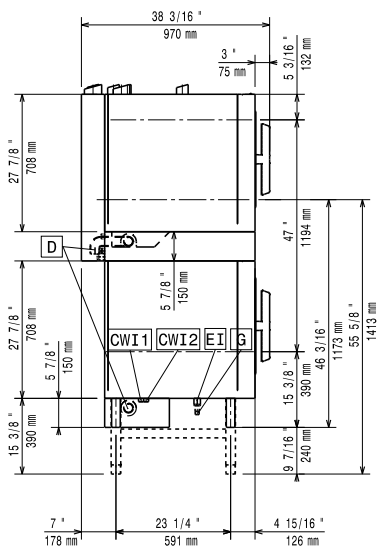

APPROVAL: _____

Experience the Excellence
www.electroluxprofessional.com

Front

Side

Top

Key Information:

External dimensions, Width:	
922622 (STK611611)	867 mm
External dimensions, Depth:	895 mm
External dimensions, Height:	150 mm
Net weight:	47.6 kg
Shipping weight:	43 kg