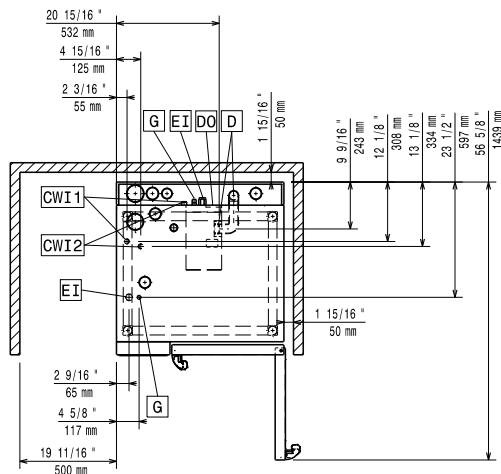

APPROVAL: _____

Experience the Excellence
www.electroluxprofessional.com

Front

Side

Top

Key Information:

External dimensions, Width:	
922622 (STK611611)	867 mm
External dimensions, Depth:	895 mm
External dimensions, Height:	150 mm
Net weight:	47.6 kg
Shipping weight:	43 kg