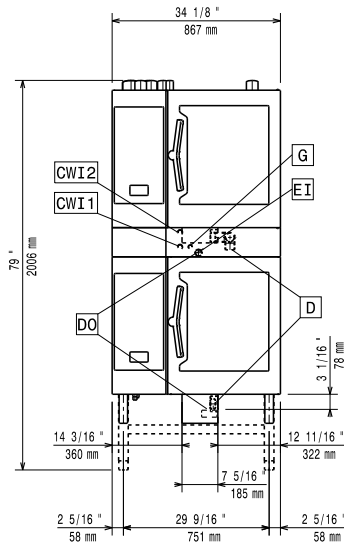

Stacking kit for 6 GN 1/1
oven placed on gas 6 GN
1/1 oven

Main Features

- Ideal for saving kitchen space.
- Includes: supports, external panels, flue and water pipes, drain connection and adjustable feet.
- The kit can be mounted on site.
- Typology (gas, electric) must be ordered considering the oven that will be placed at the bottom.

APPROVAL: _____

Experience the Excellence
www.electroluxprofessional.com

Front

Side

Top

Key Information:

External dimensions, Width:	
922622 (STK611611)	867 mm
External dimensions, Depth:	895 mm
External dimensions, Height:	150 mm
Net weight:	47.6 kg
Shipping weight:	43 kg